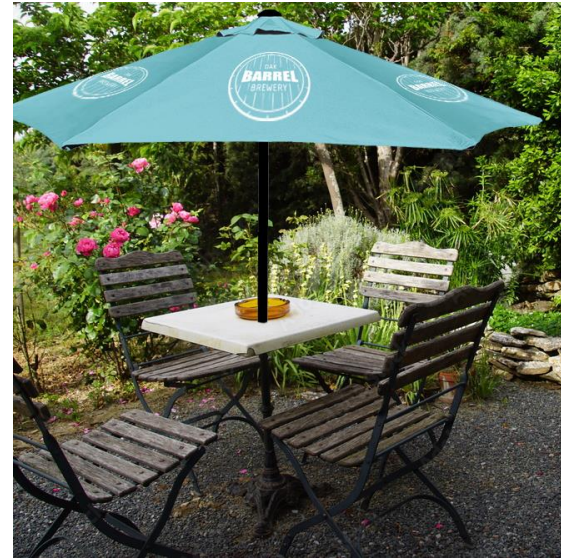

Info

- 7'x6' panel construction
- Polyester canopy
- Imprint area: 19"x12.75"

Production time for umbrellas
75 - 90 days

Contact us for other umbrella options